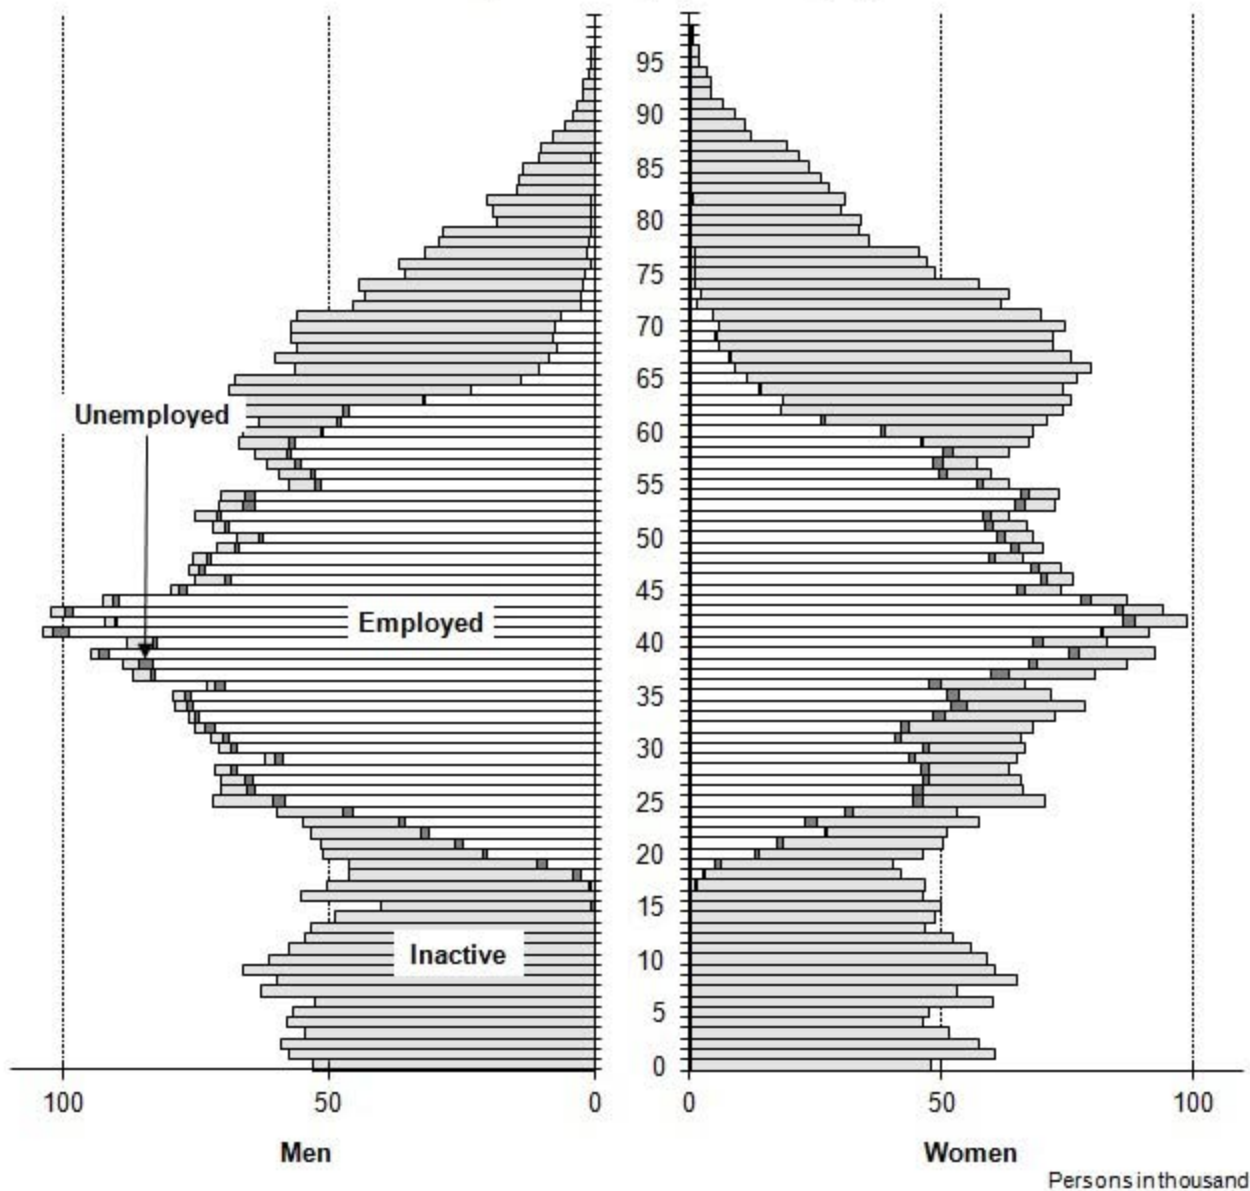

ACTIVITY STATUS OF POPULATION BY AGE

Territory : Czech Republic

Activity status of population by age

Labour forces