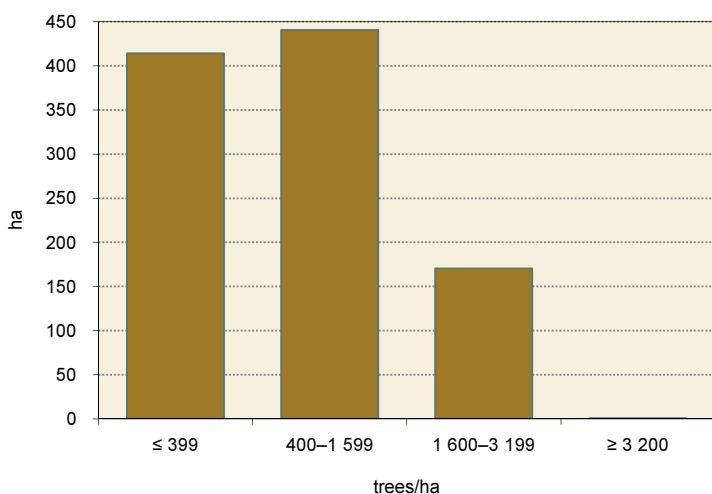

1-8. Pear trees: orchard area by groups of varieties and by plantation density

ha

	Orchard area, total	in which by plantation density (trees/ha)			
		up to 399	400–1 599	1 600–3 199	3 200 and more
Pear trees, total	1 025.96	414.13	440.56	170.42	0.85
in which groups of varieties:					
Conference	223.74	47.82	74.55	101.37	-
Decana	1.49	0.08	0.15	0.81	0.45
Kaiser	49.36	22.49	19.39	7.48	-
William	72.64	13.22	46.28	13.14	-
Others	678.73	330.52	300.19	47.62	0.40

PEAR ORCHARDS BY PLANTATION DENSITY

STRUCTURE OF PEAR ORCHARDS' PLANTATION DENSITY

STRUCTURE OF PLANTATION DENSITY OF GROUPS OF PEAR VARIETIES PLANTED