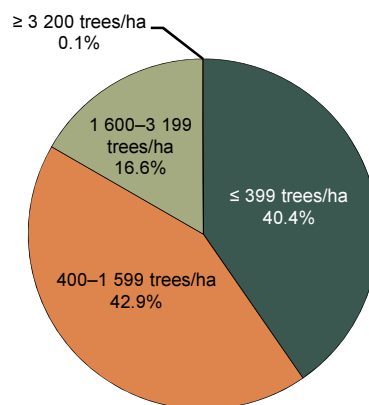

1-8. Pear trees: orchard area by groups of varieties and by plantation density

ha

	Orchard area, total	in which by plantation density (trees/ha)			
		up to 399	400–1 599	1 600–3 199	3 200 and more
Pear trees, total	1 025.96	414.13	440.56	170.42	0.85
in which groups of varieties:					
Conference	223.74	47.82	74.55	101.37	-
Decana	1.49	0.08	0.15	0.81	0.45
Kaiser	49.36	22.49	19.39	7.48	-
William	72.64	13.22	46.28	13.14	-
Others	678.73	330.52	300.19	47.62	0.40

PEAR ORCHARDS BY PLANTATION DENSITY

STRUCTURE OF PEAR ORCHARDS' PLANTATION DENSITY

STRUCTURE OF PLANTATION DENSITY OF GROUPS OF PEAR VARIETIES PLANTED