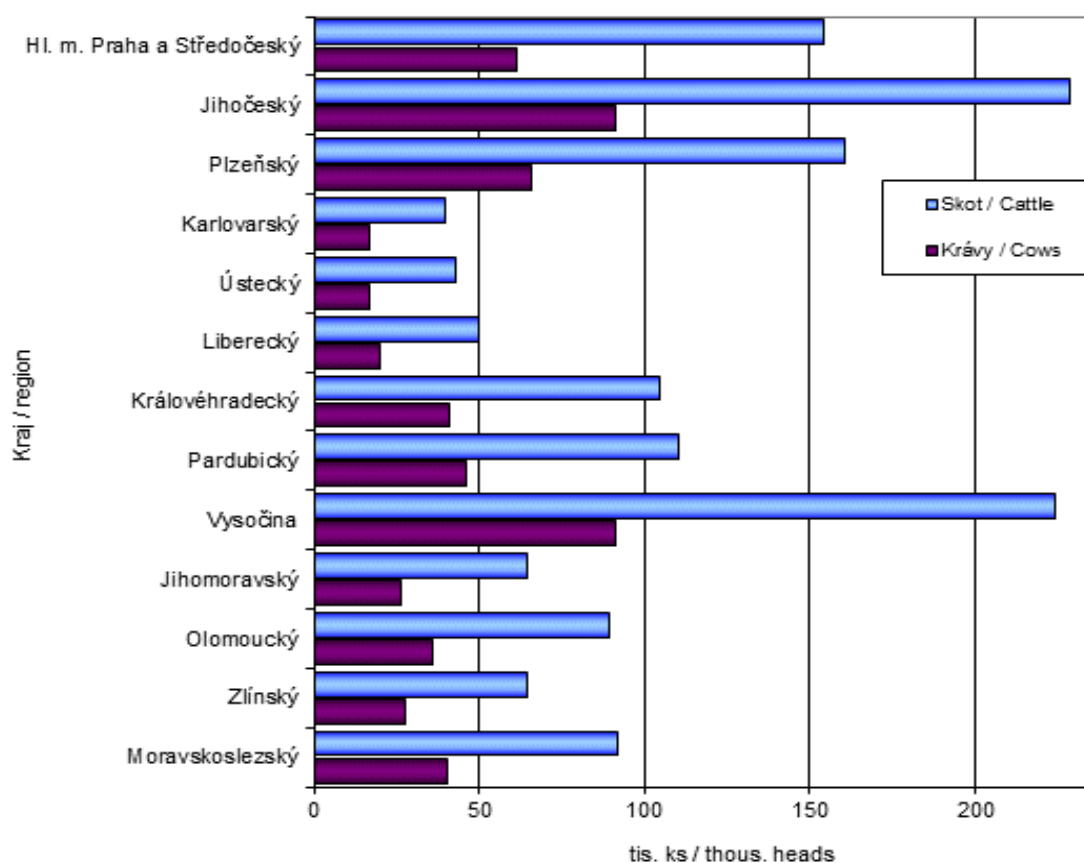

Stavy skotu a krav k 30. 6. 2023 podle krajů
Number of cattle and cows as at 30. 6. 2023 by region

250