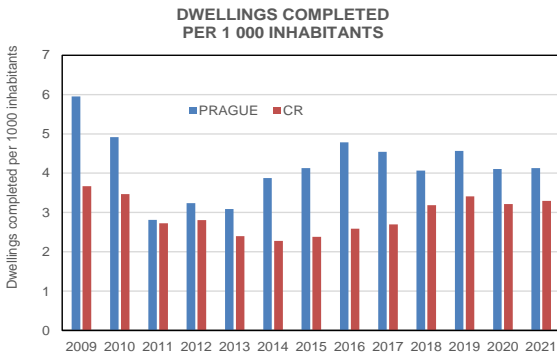

HOUSING CONSTRUCTION 2021

by 22 administrative districts, preliminary data

Source: Czech Statistical Office

	Dwellings by stage of construction		
	Dwellings started	Dwellings completed	Dwellings completed in multi-dwelling buildings¹⁾
Praha	9 446	5 229	3 812
Praha 1	7	95	-
Praha 2	7	172	57
Praha 3	866	410	386
Praha 4	1 059	344	280
Praha 5	89	866	688
Praha 6	606	239	180
Praha 7	472	210	111
Praha 8	728	530	393
Praha 9	2 646	658	649
Praha 10	280	405	289
Praha 11	483	76	48
Praha 12	125	330	294
Praha 13	438	50	-
Praha 14	104	119	91
Praha 15	637	148	91
Praha 16	62	68	-
Praha 17	54	183	169
Praha 18	231	128	86
Praha 19	152	30	-
Praha 20	81	3	-
Praha 21	63	52	-
Praha 22	256	113	-

¹⁾ Excluding all types of extensions.

Source: Czech Statistical Office