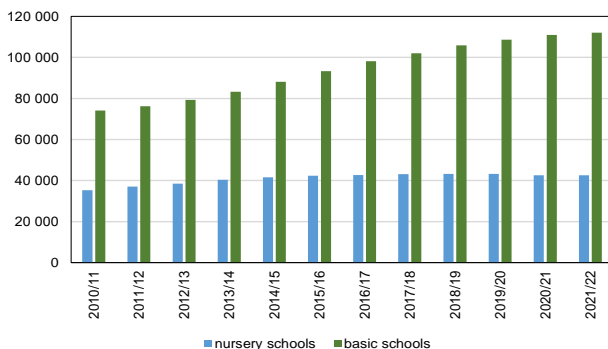

EDUCATION IN PRAGUE 2021/2022

Source: Ministry of Education, Youth, and Sports

	Prague	Czechia
Nursery schools	435	5 349
Classes	1 928	16 800
Children	42 580	360 490
Basic schools	286	4 238
Classes	5 386	50 050
Children	112 089	964 571
Secondary schools	187	1 285
Classes	3 082	19 995
Children	71 376	446 254
Conservatoires	8	18
Children	1 743	3 880
Higher professional schools	34	151
Students	4 796	20 096
Full-time studies	3 305	12 411
Universities¹⁾	29	60
Faculties	41	149
Students according to the place of study	120 368	304 054
with Czech citizenship	93 859	251 964
Students according to the place of permanent residence	36 458	304 054
with Czech citizenship	34 087	251 964

¹⁾ Public, private and state universities.

CHILDREN IN NURSERY OR BASIC SCHOOLS IN PRAGUE

Source: Ministry of Education, Youth, and Sports