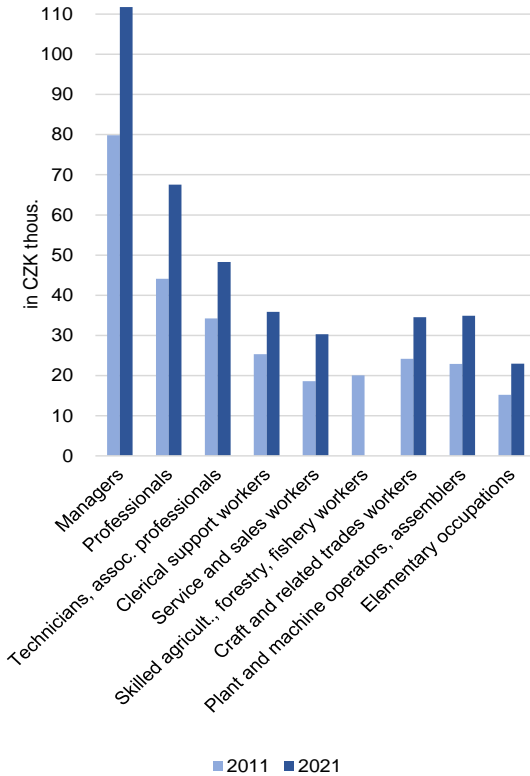

LABOUR MARKET IN GRAPHS II.

MEDIAN OF WAGES OF MEN AND WOMEN IN PRAGUE

AVERAGE GROSS WAGES BY CLASSIFICATION OF OCCUPATIONS IN PRAGUE 2021

Source: Ministry of Finance of the CR, Ministry of Labour and Social Affairs in the CR