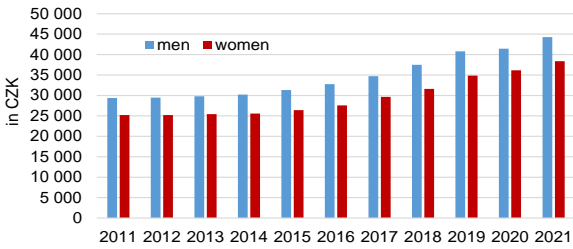

LABOUR MARKET IN GRAPHS II.

MEDIAN OF WAGES OF MEN AND WOMEN IN PRAGUE

AVERAGE GROSS WAGES BY CLASSIFICATION OF OCCUPATIONS IN PRAGUE 2021

Source: Ministry of Finance of the CR, Ministry of Labour and Social Affairs in the CR