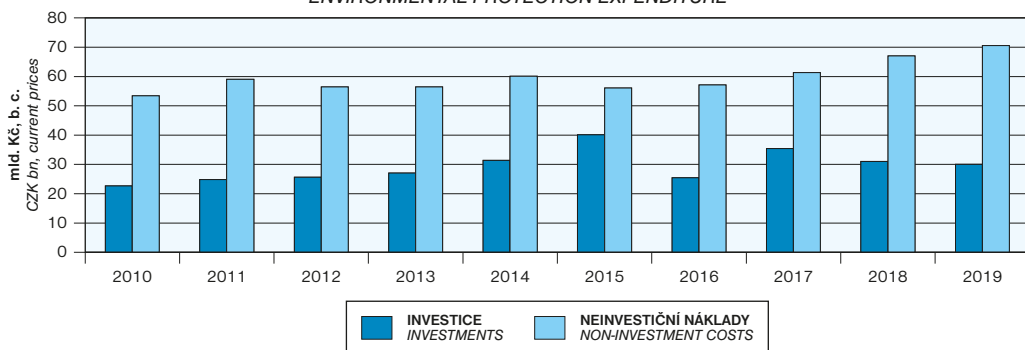

NÁKLADY NA OCHRANU ŽIVOTNÍHO PROSTŘEDÍ

ENVIRONMENTAL PROTECTION EXPENDITURE