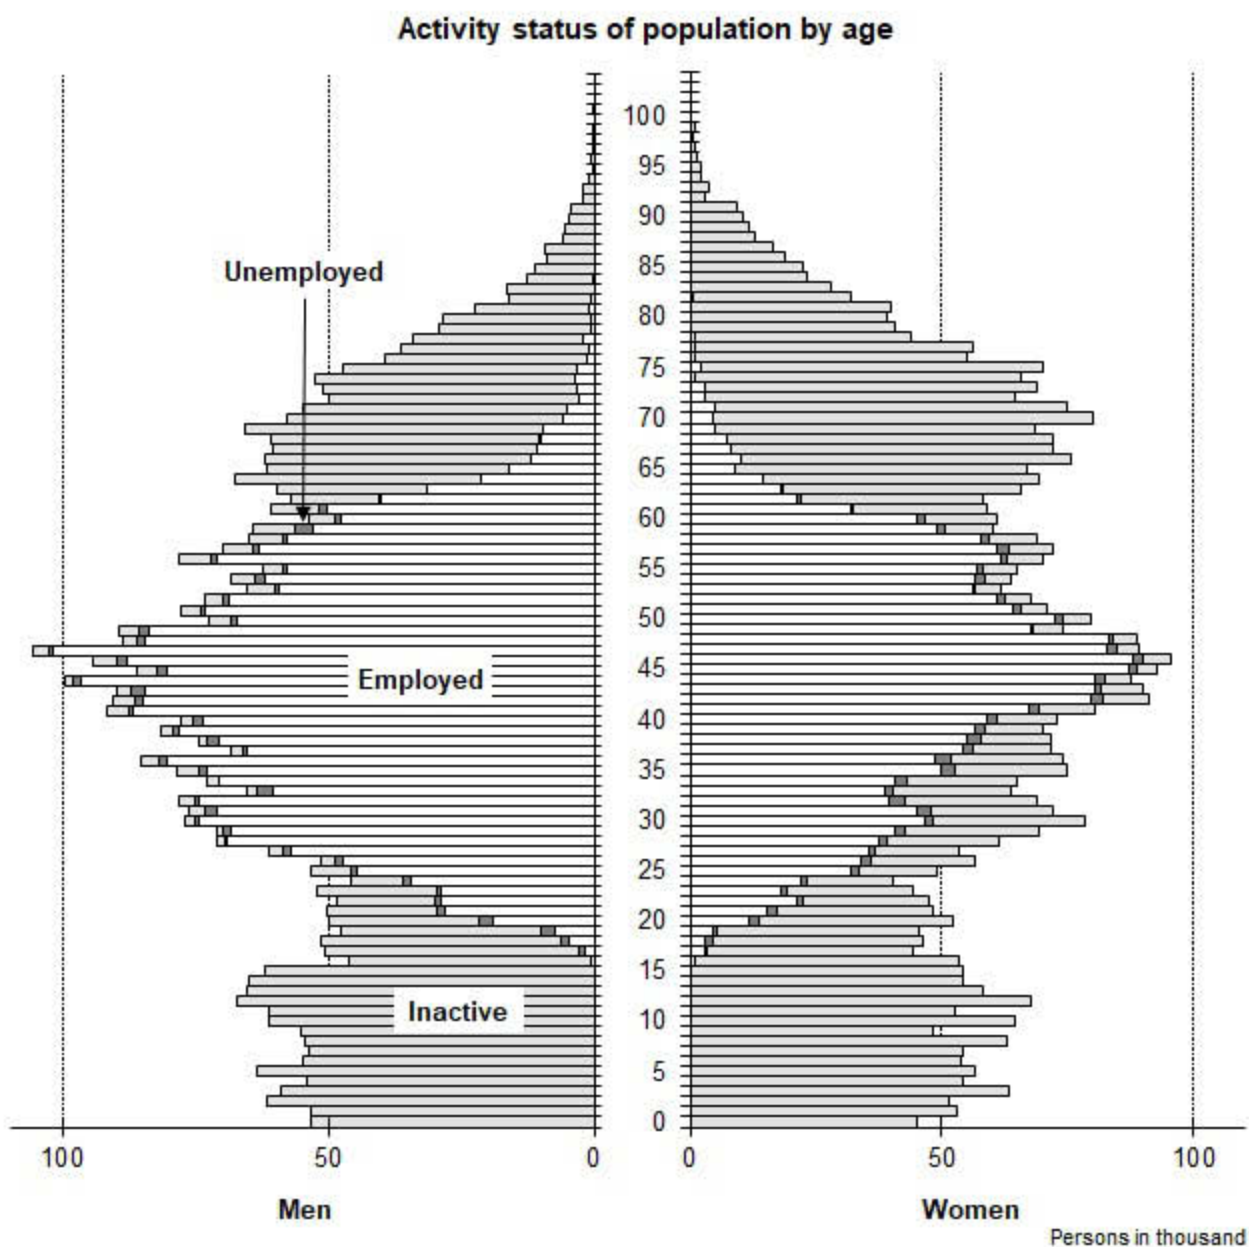

ACTIVITY STATUS OF POPULATION BY AGE

Territory : Czech Republic

Labour forces