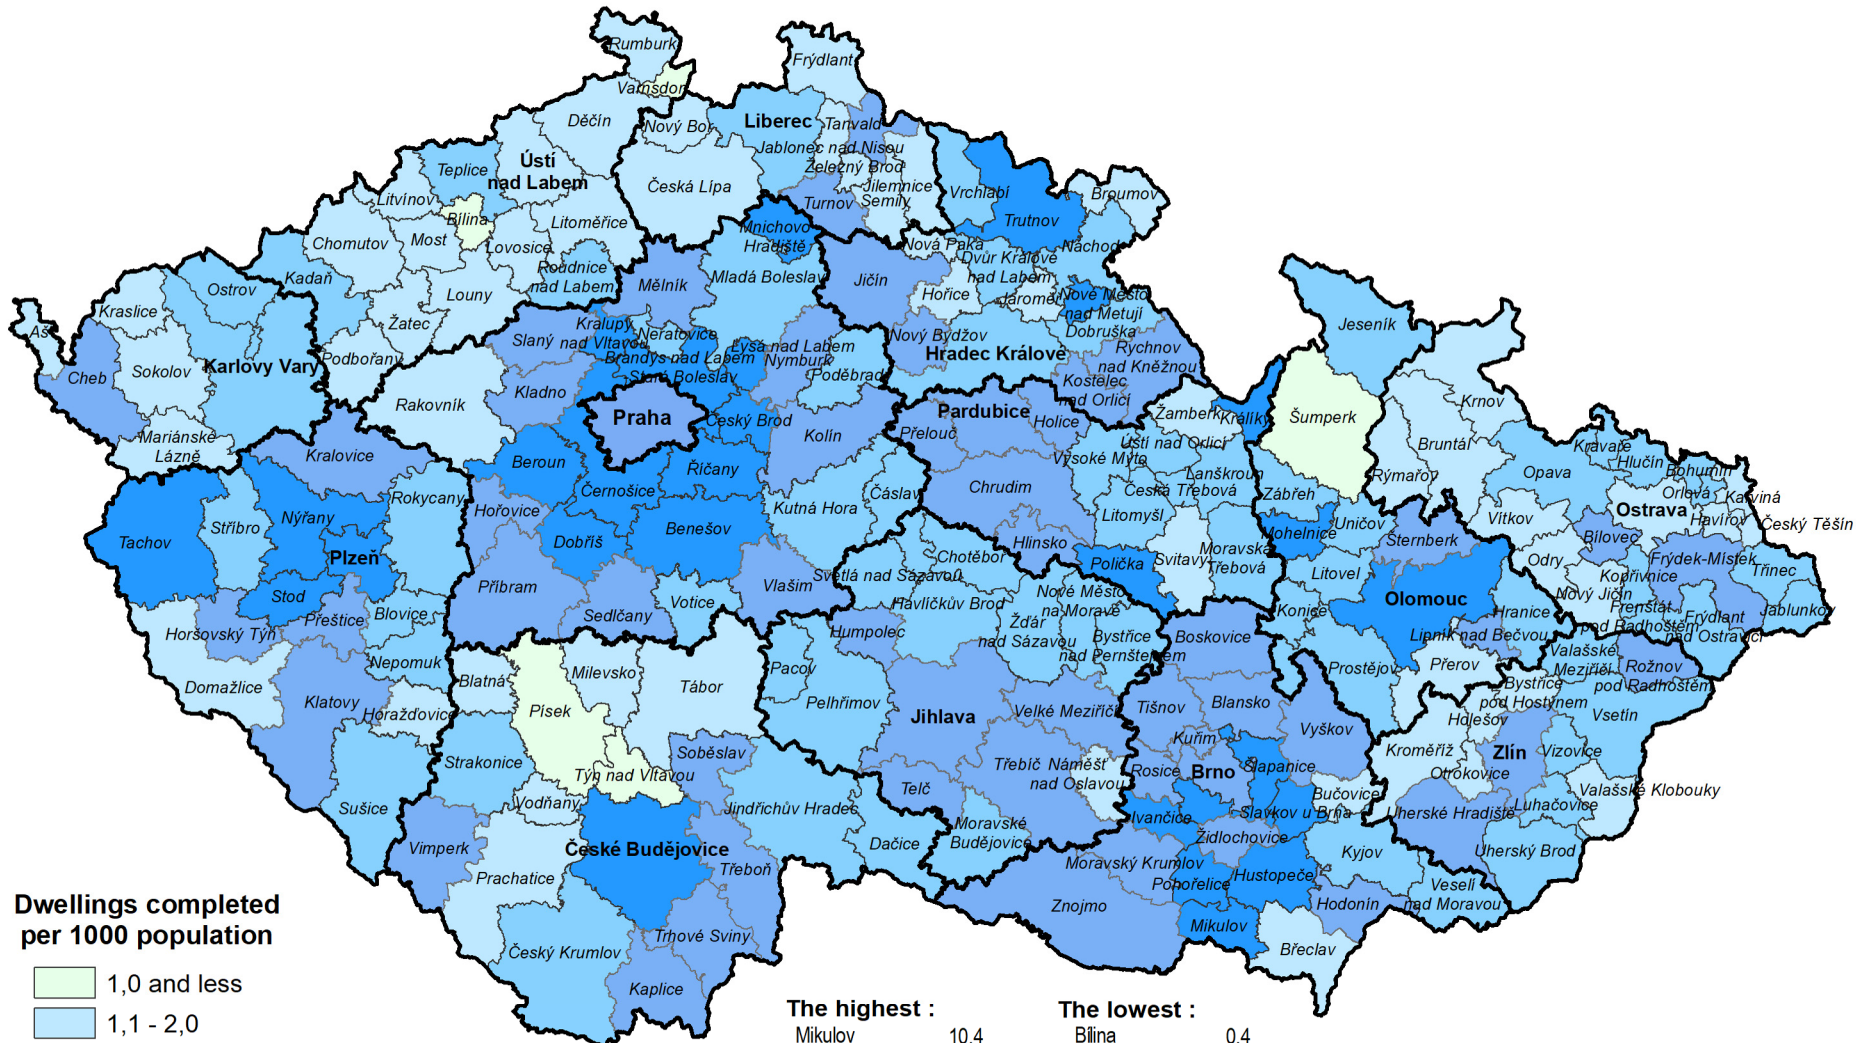

Dwellings completed (2019)

in administrative districts of municipalities with extended powers (MEP) and in Praha

Dwellings completed per 1000 population

The highest :

Mikulov	10,4
Říčany	9,4
Pohořelice	8,8
Lysá nad Labem	8,7
Beroun	8,7

The lowest :

Bílina	0,4
Týn nad Vltavou	0,7
Varnsdorf	0,8
Šumperk	0,9
Písek	1,0

region boundary

administrative district MEP