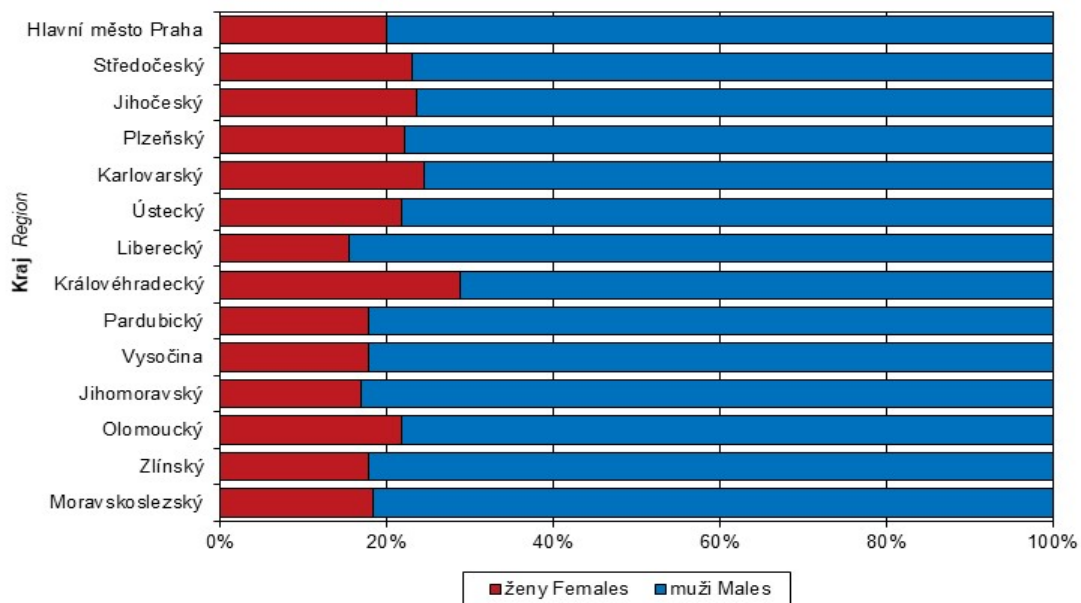

Graf 7-3 Ženy a muži v krajských zastupitelstvech k 30. 10. 2020
Females and males in regional councils as at 30 October 2020

Pramen: www.statnisprava.cz

Source: www.statnisprava.cz